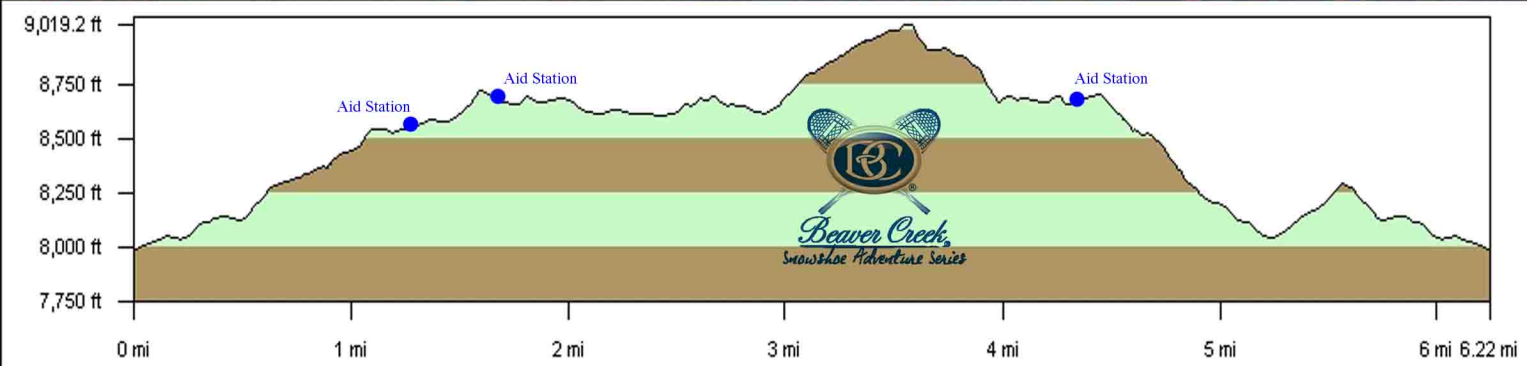

**Dec. 10th 2006**  
**Strawberry Park Course**  
**10k**

Lin Dist: 6.2 mi	Terr Dist: 6.2 mi	Elev Gain: 1,826.2 ft	Avg Grade: 11
Climb Elev: 1,826.2 ft	Desc Elev: 1,826.2 ft	Max. Elev: 9,019.2 ft	Min. Elev: 7,980.5 ft
Climb Dist: 3.3 mi	Desc Dist: 3.0 mi		