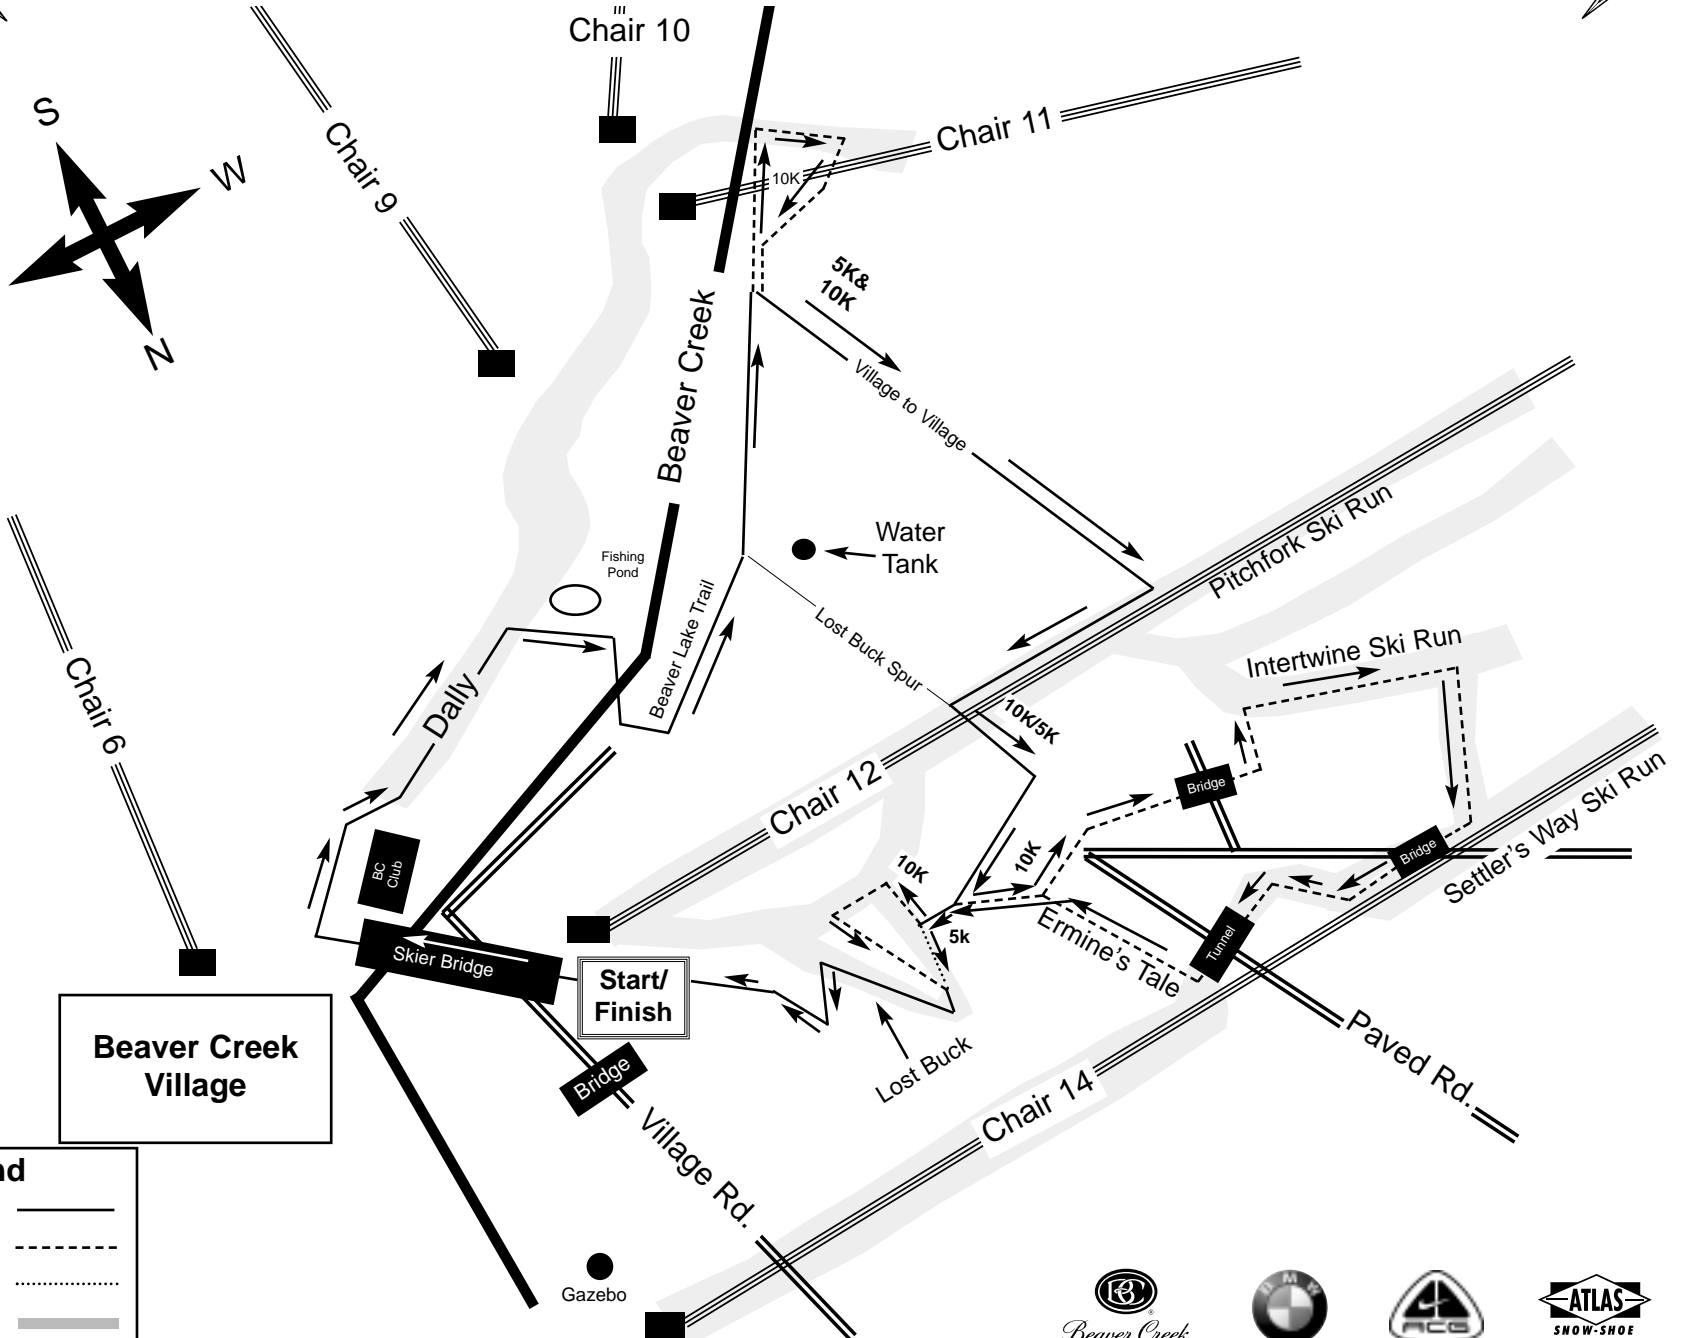

BEAVER CREEK SNOWSHOE ADVENTURE SERIES - EVENT #1

Sat., December 13, 2003 • 11AM • Beaver Creek Resort • Western Hillside
www.bcsnowshoe.com

Legend	
5K & 10K	—————
10K Course	- - - - -
5K Course
Ski Run	—————