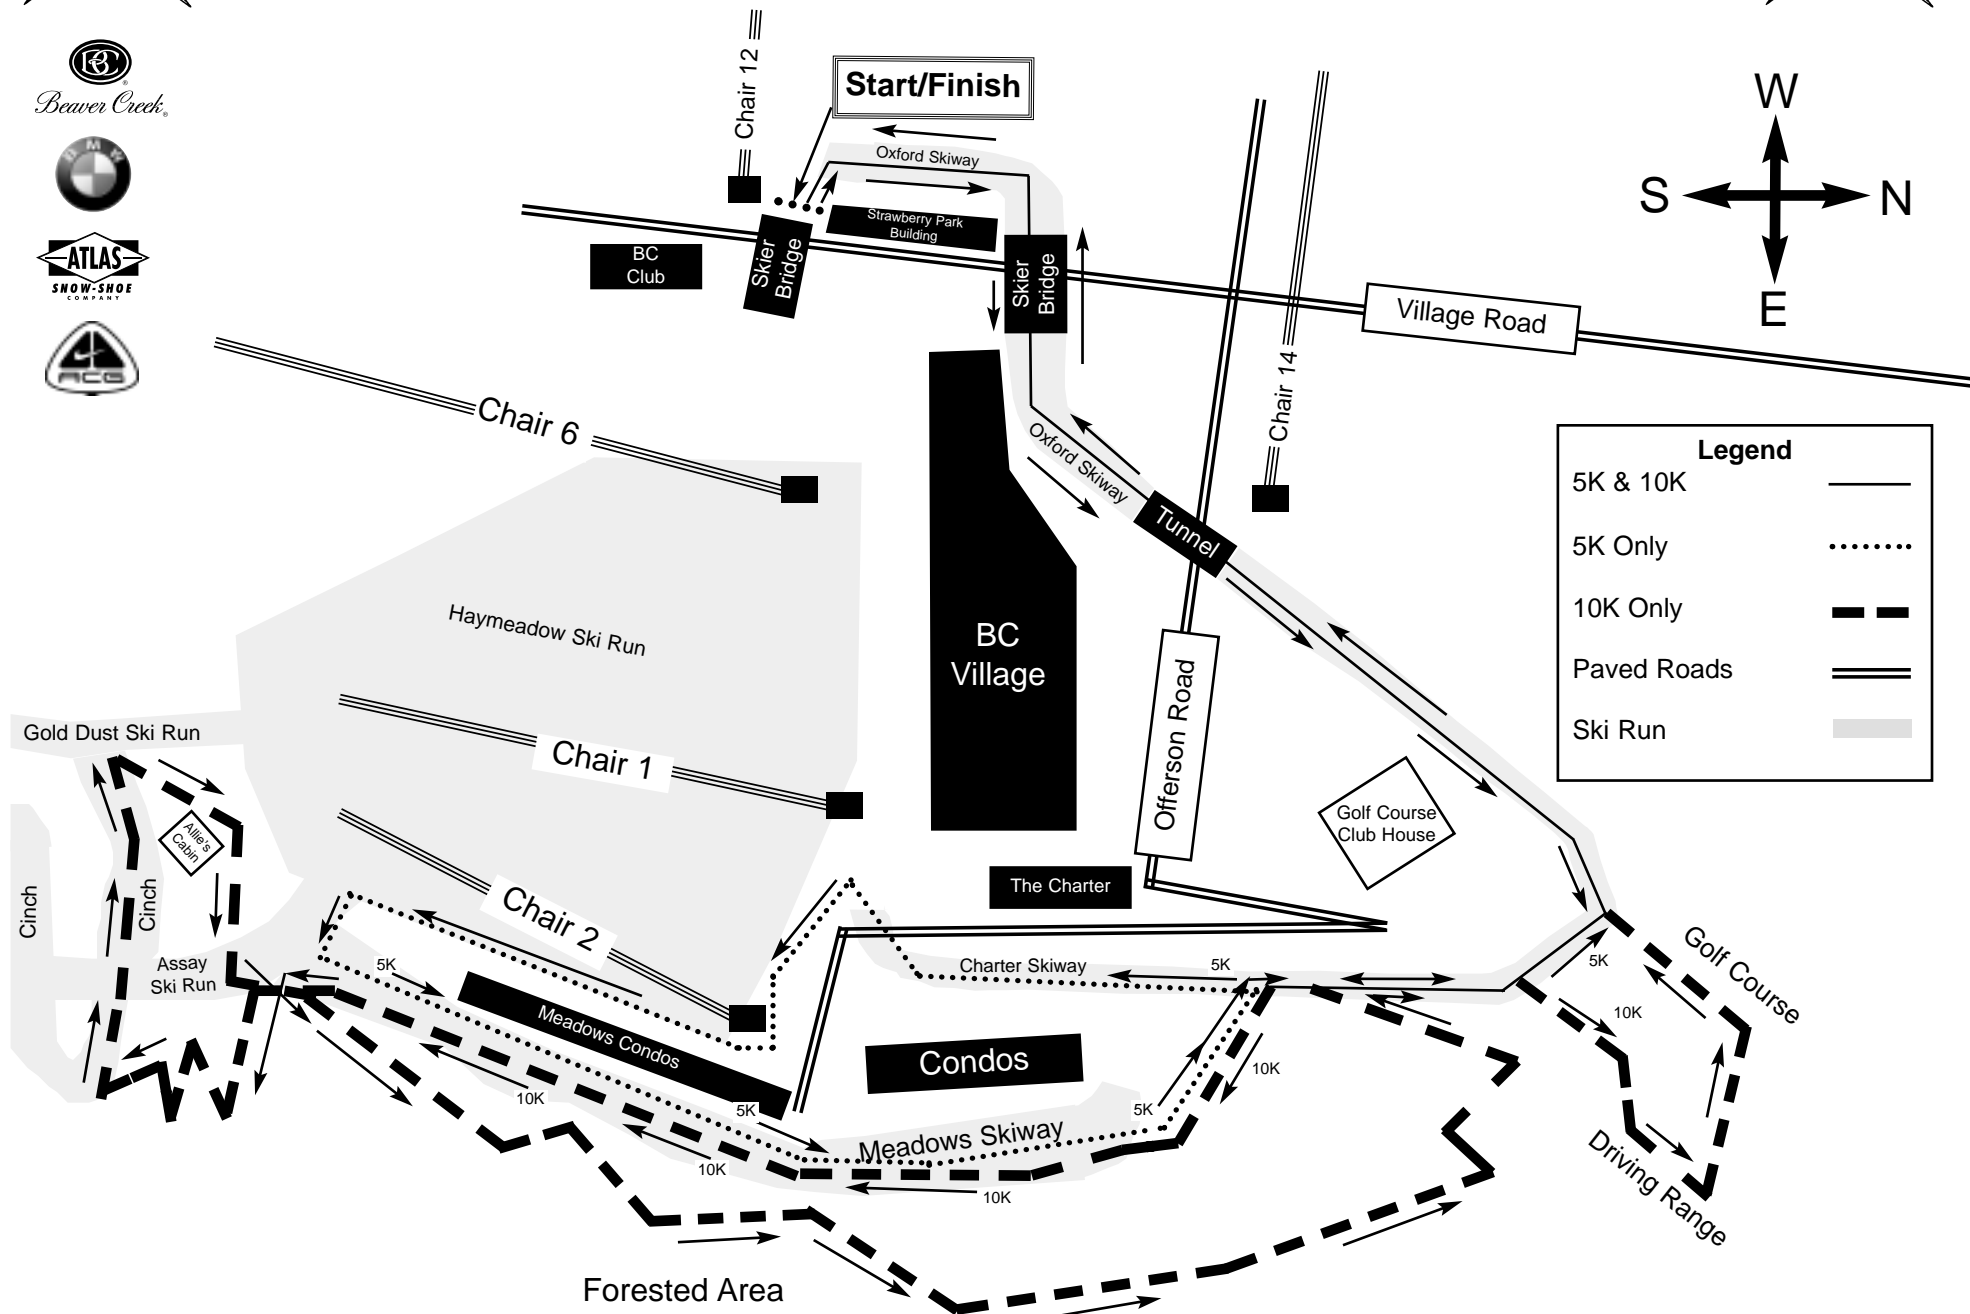

BEAVER CREEK SNOWSHOE ADVENTURE SERIES - EVENT #2

Sat., January 10, 2004 • 11AM • Beaver Creek Resort • Eastern Hillside

www.bcsnowshoe.com

Beaver Creek

Legend	
5K & 10K	— (Solid line)
5K Only (Dotted line)
10K Only	- - - (Dashed line)
Paved Roads	== (Double line)
Ski Run	▬ (Shaded area)