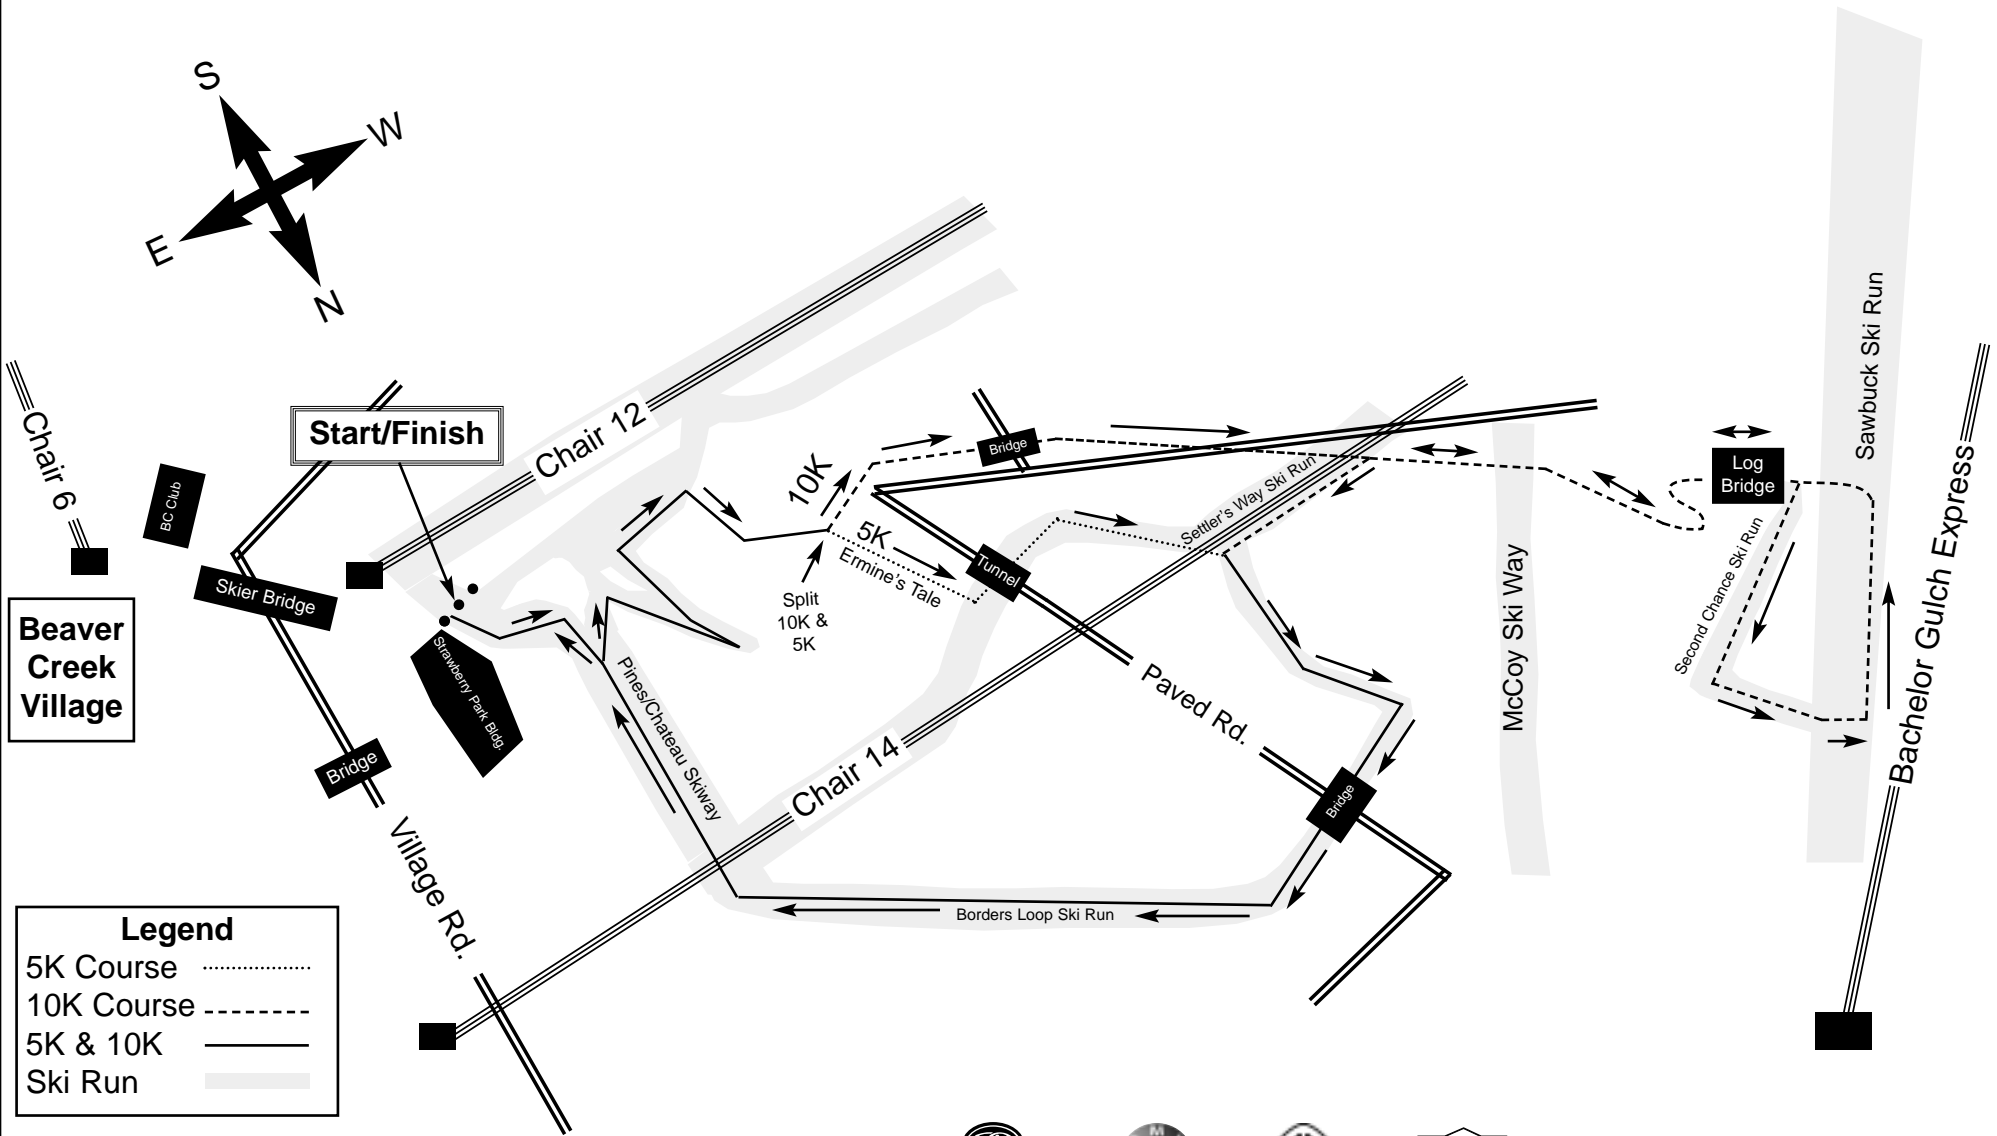

BEAVER CREEK SNOWSHOE ADVENTURE SERIES - EVENT #3

Sat., February 21, 2004 • 11AM • Beaver Creek Resort • Bachelor Gulch

www.bcsnowshoe.com

Legend

- 5K Course (dotted line)
- 10K Course - - - - - (dashed line)
- 5K & 10K ——— (solid line)
- Ski Run [shaded area]