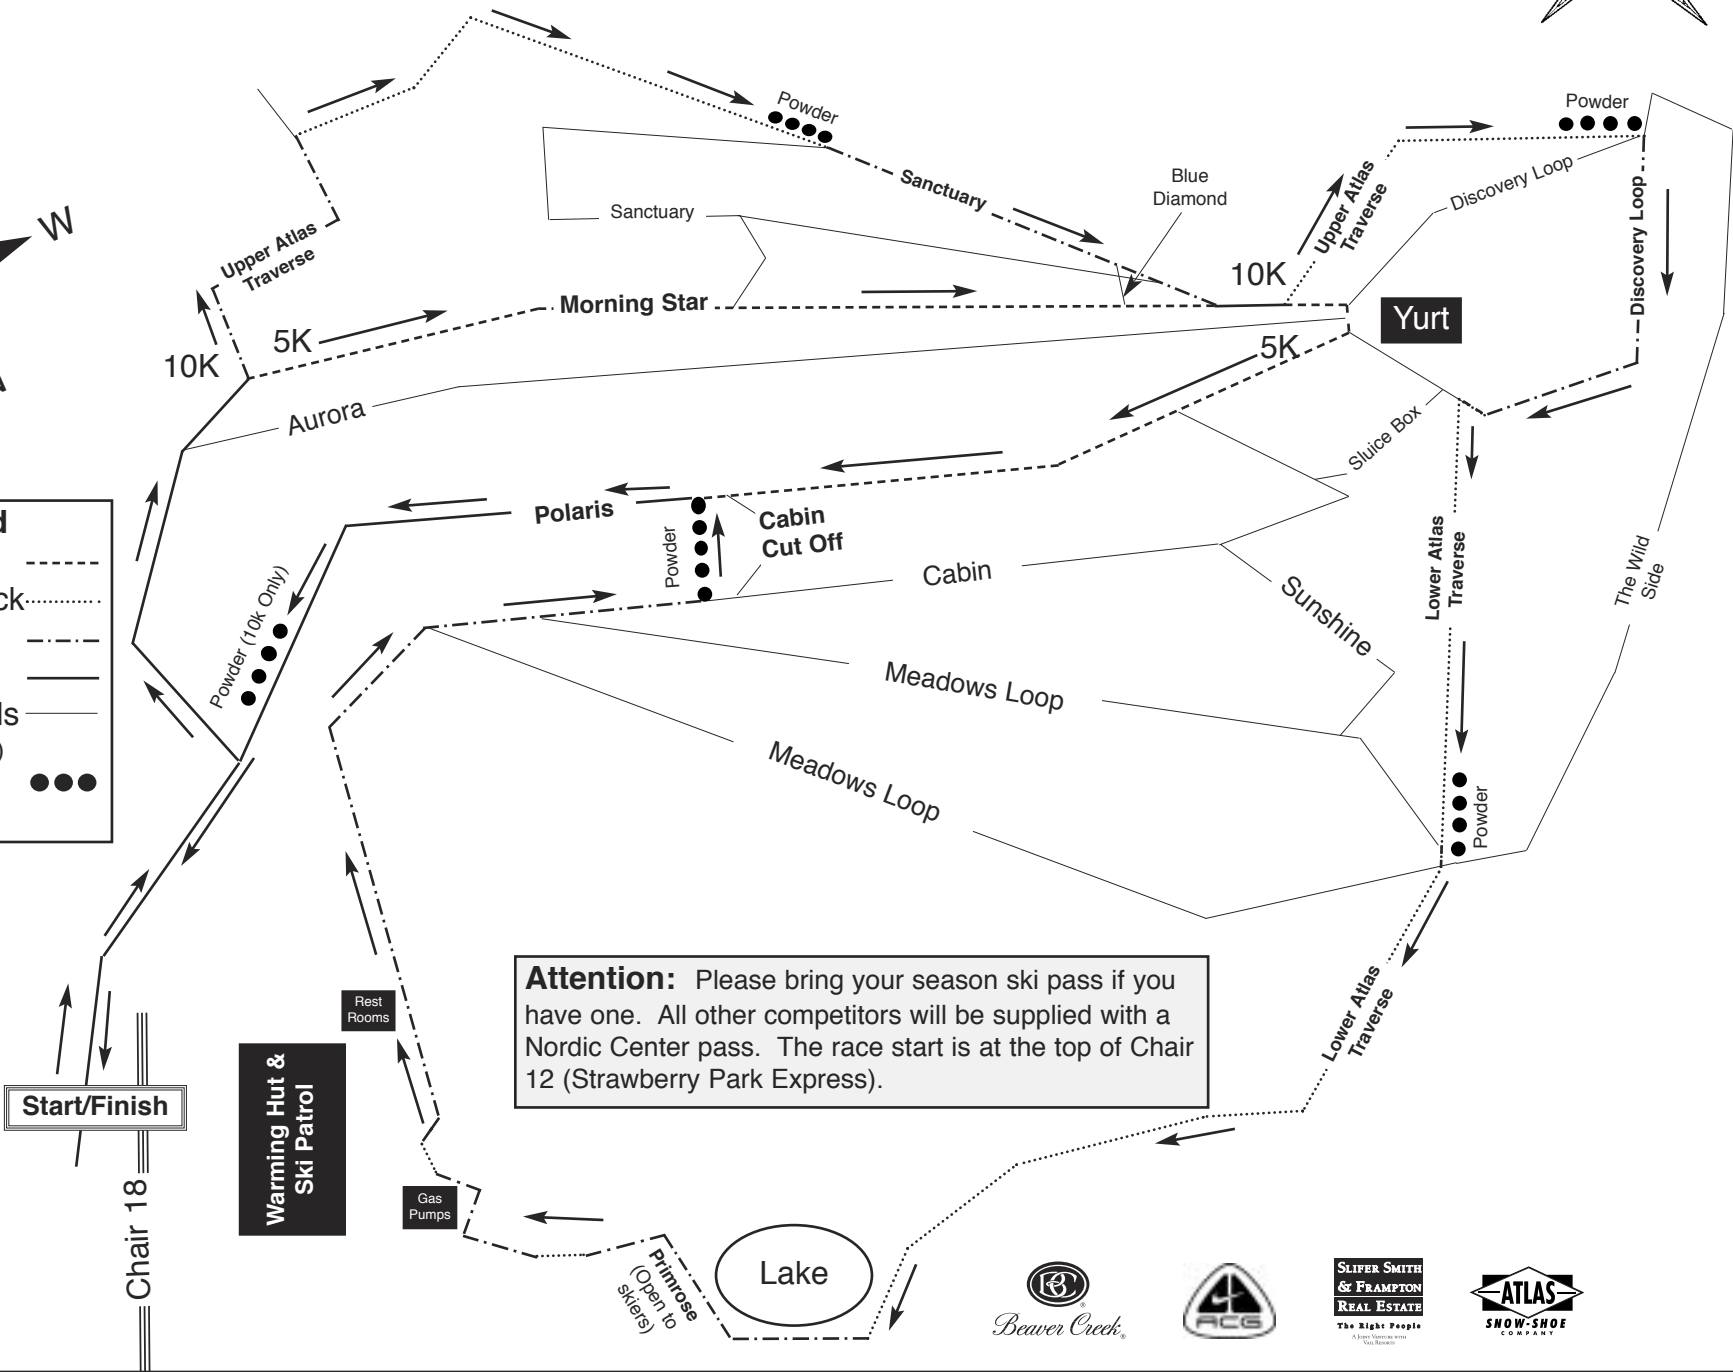

- JEREMY WRIGHT NORTH AMERICAN SNOWSHOE CHAMPIONSHIPS -

Sat., March 5, 2005 • 11AM • Beaver Creek Resort • McCoy Park • Elevation 9,840

www.bcsnowshoe.com

Legend

- 5K Course -----
- 10K Singletrack (dotted line)
- 10K Groomed ----- (dashed line)
- 5K & 10K ----- (solid line)
- Groomed Trails ----- (solid line)
- (not part of course)
- Powder ●●●

Attention: Please bring your season ski pass if you have one. All other competitors will be supplied with a Nordic Center pass. The race start is at the top of Chair 12 (Strawberry Park Express).

Chair 12

Chair 18

Warming Hut & Ski Patrol

Rest Rooms

Gas Pumps

Primrose (Open to skiers)