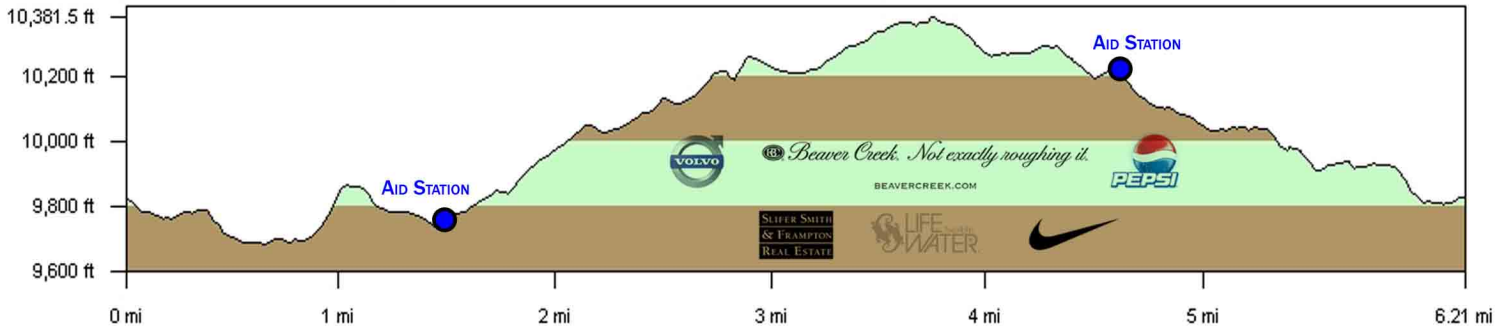

**MARCH 2, 2008**

**McCOY PARK**  
 NORDIC SKI AND SNOWSHOE TRACK

**10K**

Lin Dist: 6.2 mi	Terr Dist: 6.2 mi	Elev Gain: 1,217.0 ft	Avg Grade: 7
Climb Elev: 1,217.0 ft	Desc Elev: 1,217.0 ft	Max. Elev: 10,381.5 ft	Min. Elev: 9,680.6 ft
Climb Dist: 3.2 mi	Desc Dist: 3.0 mi		