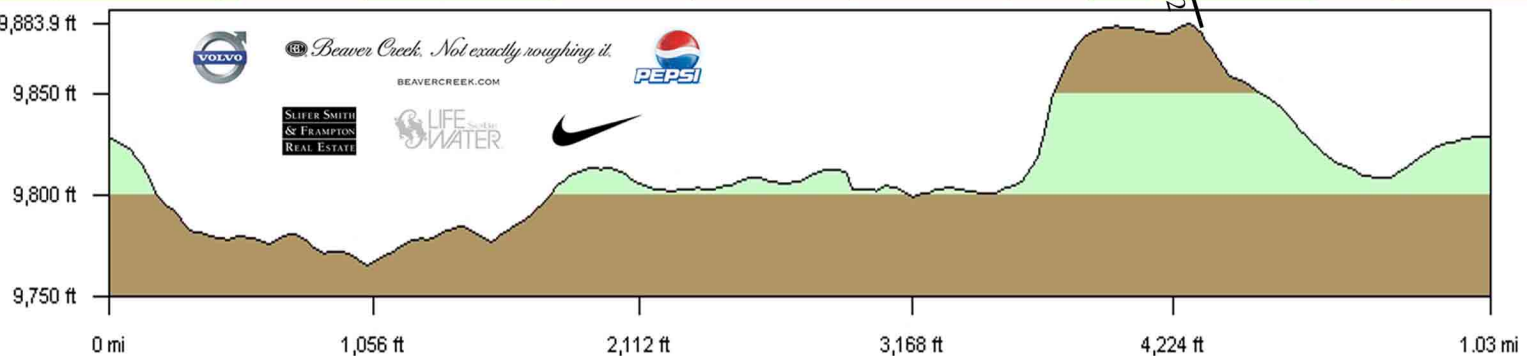

McCoy Park

NORDIC SKI AND SNOWSHOE TRACK

MARCH 2, 2008

1 MILE FUN RUN

Lin Dist: 1.0 mi	Terr Dist: 1.0 mi	Elev Gain: 192.4 ft	Avg Grade: 7
Climb Elev: 192.4 ft	Desc Elev: 192.4 ft	Max. Elev: 9,883.9 ft	Min. Elev: 9,764.9 ft
Climb Dist: 2,651.9 ft	Desc Dist: 2,799.4 ft		