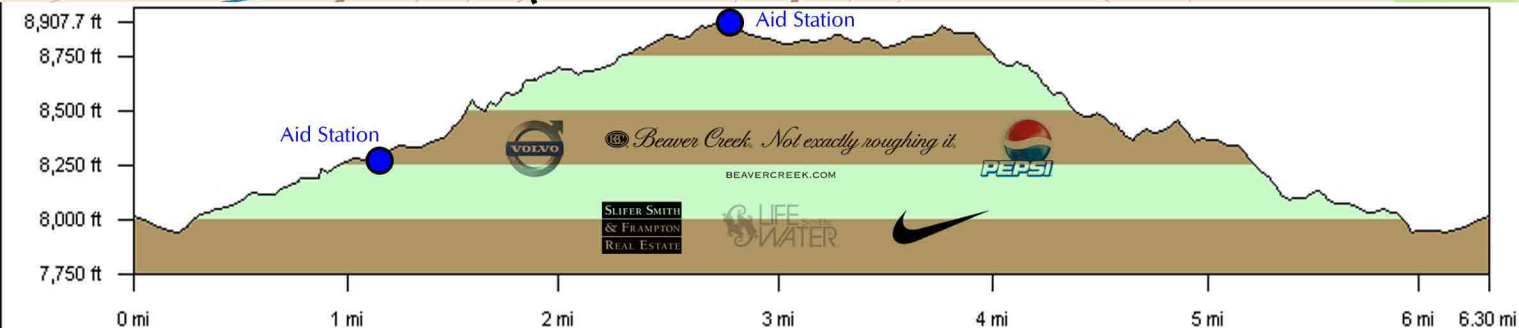

MN (10.2° E)

BEAVER CREEK
 SNOWSHOE ADVENTURE SERIES
 10k Creekside Park
 Jan. 13, 2008

START / FINISH
 CREEKSIDE PARK

Lin Dist: 6.2 mi	Terr Dist: 6.3 mi	Elev Gain: 1,626.0 ft	Avg Grade: 9
Climb Elev: 1,626.0 ft	Desc Elev: 1,626.0 ft	Max. Elev: 8,907.7 ft	Min. Elev: 7,940.0 ft
Climb Dist: 3.3 mi	Desc Dist: 3.0 mi		