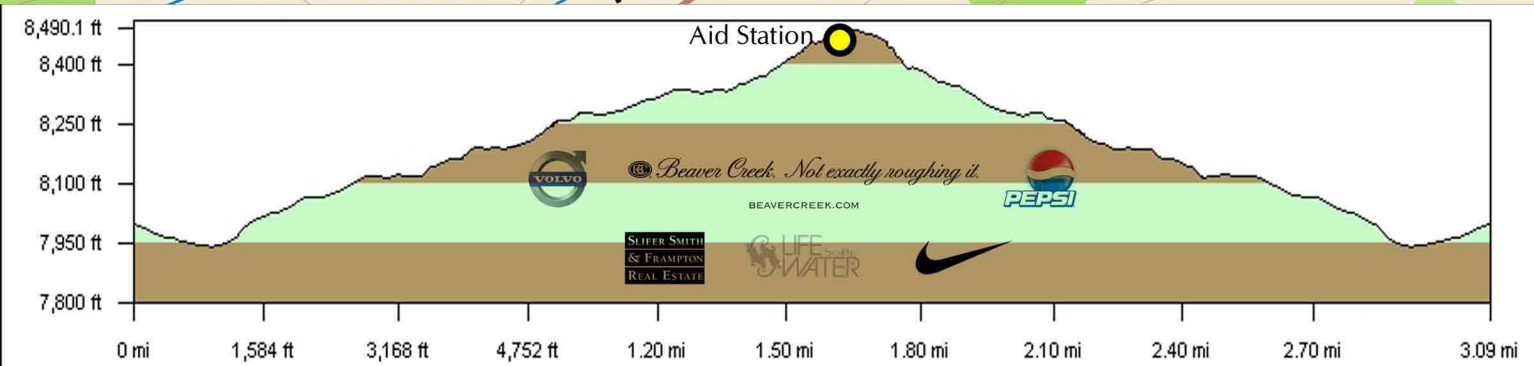

Beaver Creek
Snowshoe Adventure Series

**BEAVER CREEK
SNOWSHOE ADVENTURE SERIES
5K CREEKSIDE PARK
JAN. 13, 2008**

Lin Dist: 3.0 mi	Terr Dist: 3.1 mi	Elev Gain: 820.6 ft	Avg Grade: 11
Climb Elev: 820.6 ft	Desc Elev: 820.6 ft	Max. Elev: 8,490.1 ft	Min. Elev: 7,940.0 ft
Climb Dist: 1.5 mi	Desc Dist: 1.6 mi		