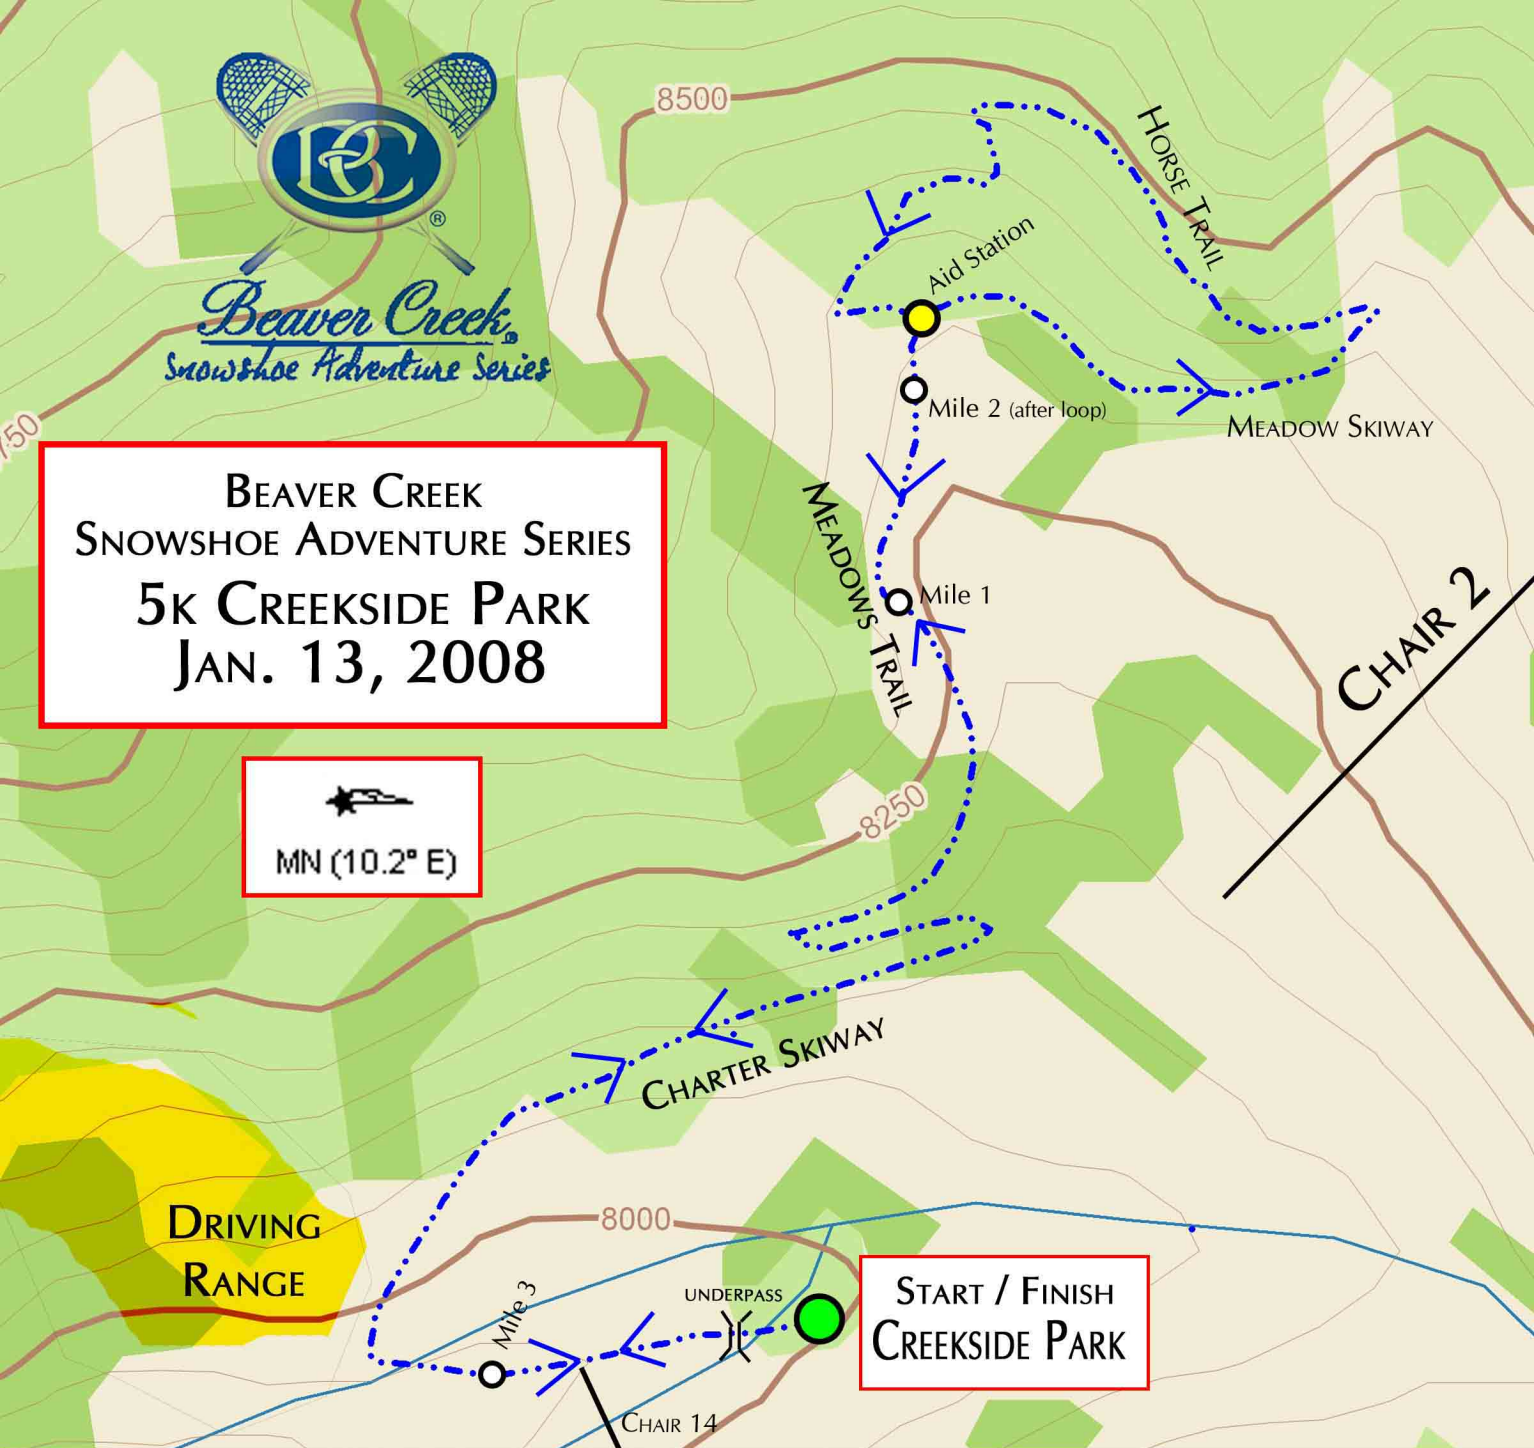

Beaver Creek
Snowshoe Adventure Series

**BEAVER CREEK
SNOWSHOE ADVENTURE SERIES
5K CREEKSIDE PARK
JAN. 13, 2008**

Lin Dist: 3.0 mi	Terr Dist: 3.1 mi	Elev Gain: 820.6 ft	Avg Grade: 11
Climb Elev: 820.6 ft	Desc Elev: 820.6 ft	Max. Elev: 8,490.1 ft	Min. Elev: 7,940.0 ft
Climb Dist: 1.5 mi	Desc Dist: 1.6 mi		