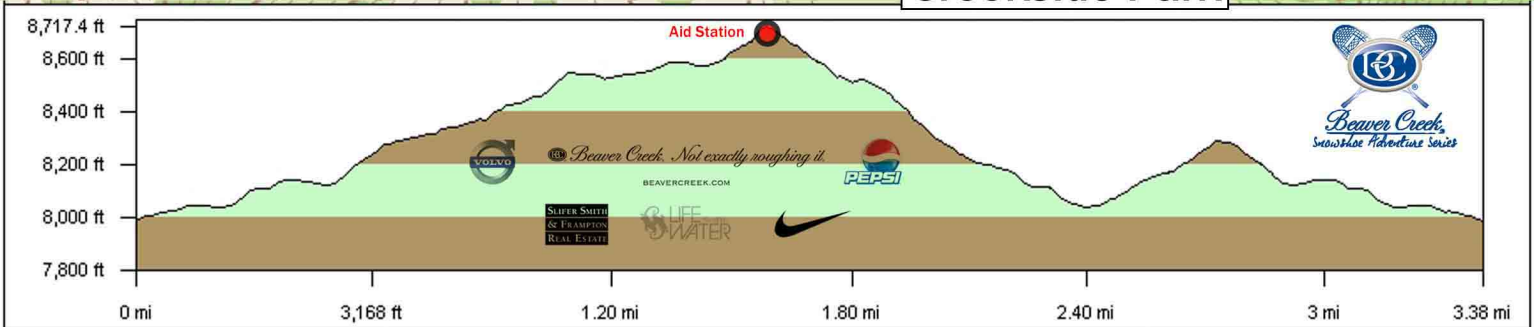

Beaver Creek
Snowshoe Adventure Series

Dec. 16, 2007
Creekside Park
5k

Lin Dist: 3.3 mi	Terr Dist: 3.4 mi	Elev Gain: 1,113.3 ft	Avg Grade: 12
Climb Elev: 1,113.3 ft	Desc Elev: 1,113.2 ft	Max. Elev: 8,717.4 ft	Min. Elev: 7,986.2 ft
Climb Dist: 1.8 mi	Desc Dist: 1.6 mi		