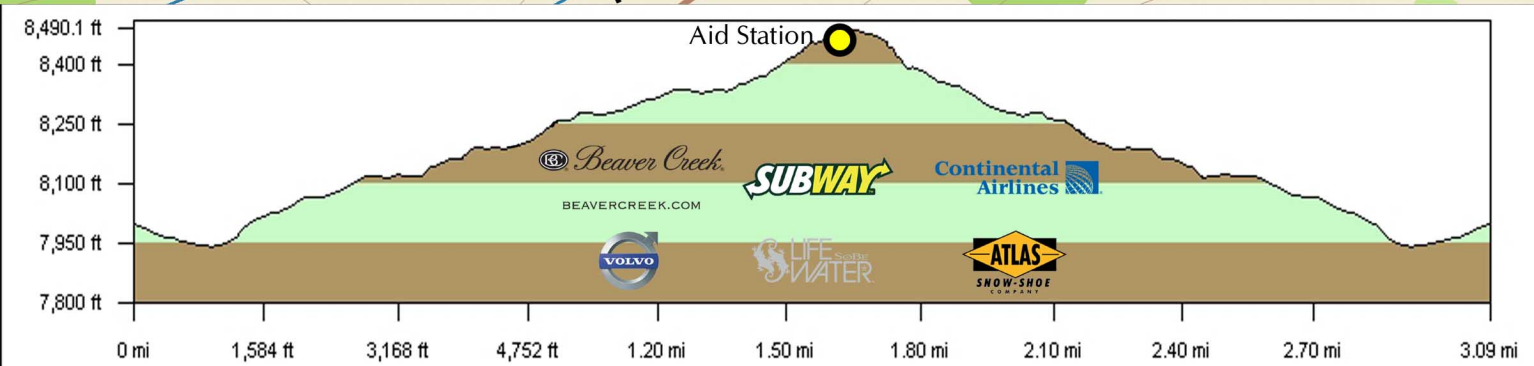

*Beaver Creek*  
Snowshoe Adventure Series

**BEAVER CREEK  
SNOWSHOE ADVENTURE SERIES  
5K CREEKSIDE PARK  
FEBRUARY 8, 2009**

Lin Dist: 3.0 mi	Terr Dist: 3.1 mi	Elev Gain: 820.6 ft	Avg Grade: 11
Climb Elev: 820.6 ft	Desc Elev: 820.6 ft	Max. Elev: 8,490.1 ft	Min. Elev: 7,940.0 ft
Climb Dist: 1.5 mi	Desc Dist: 1.6 mi		