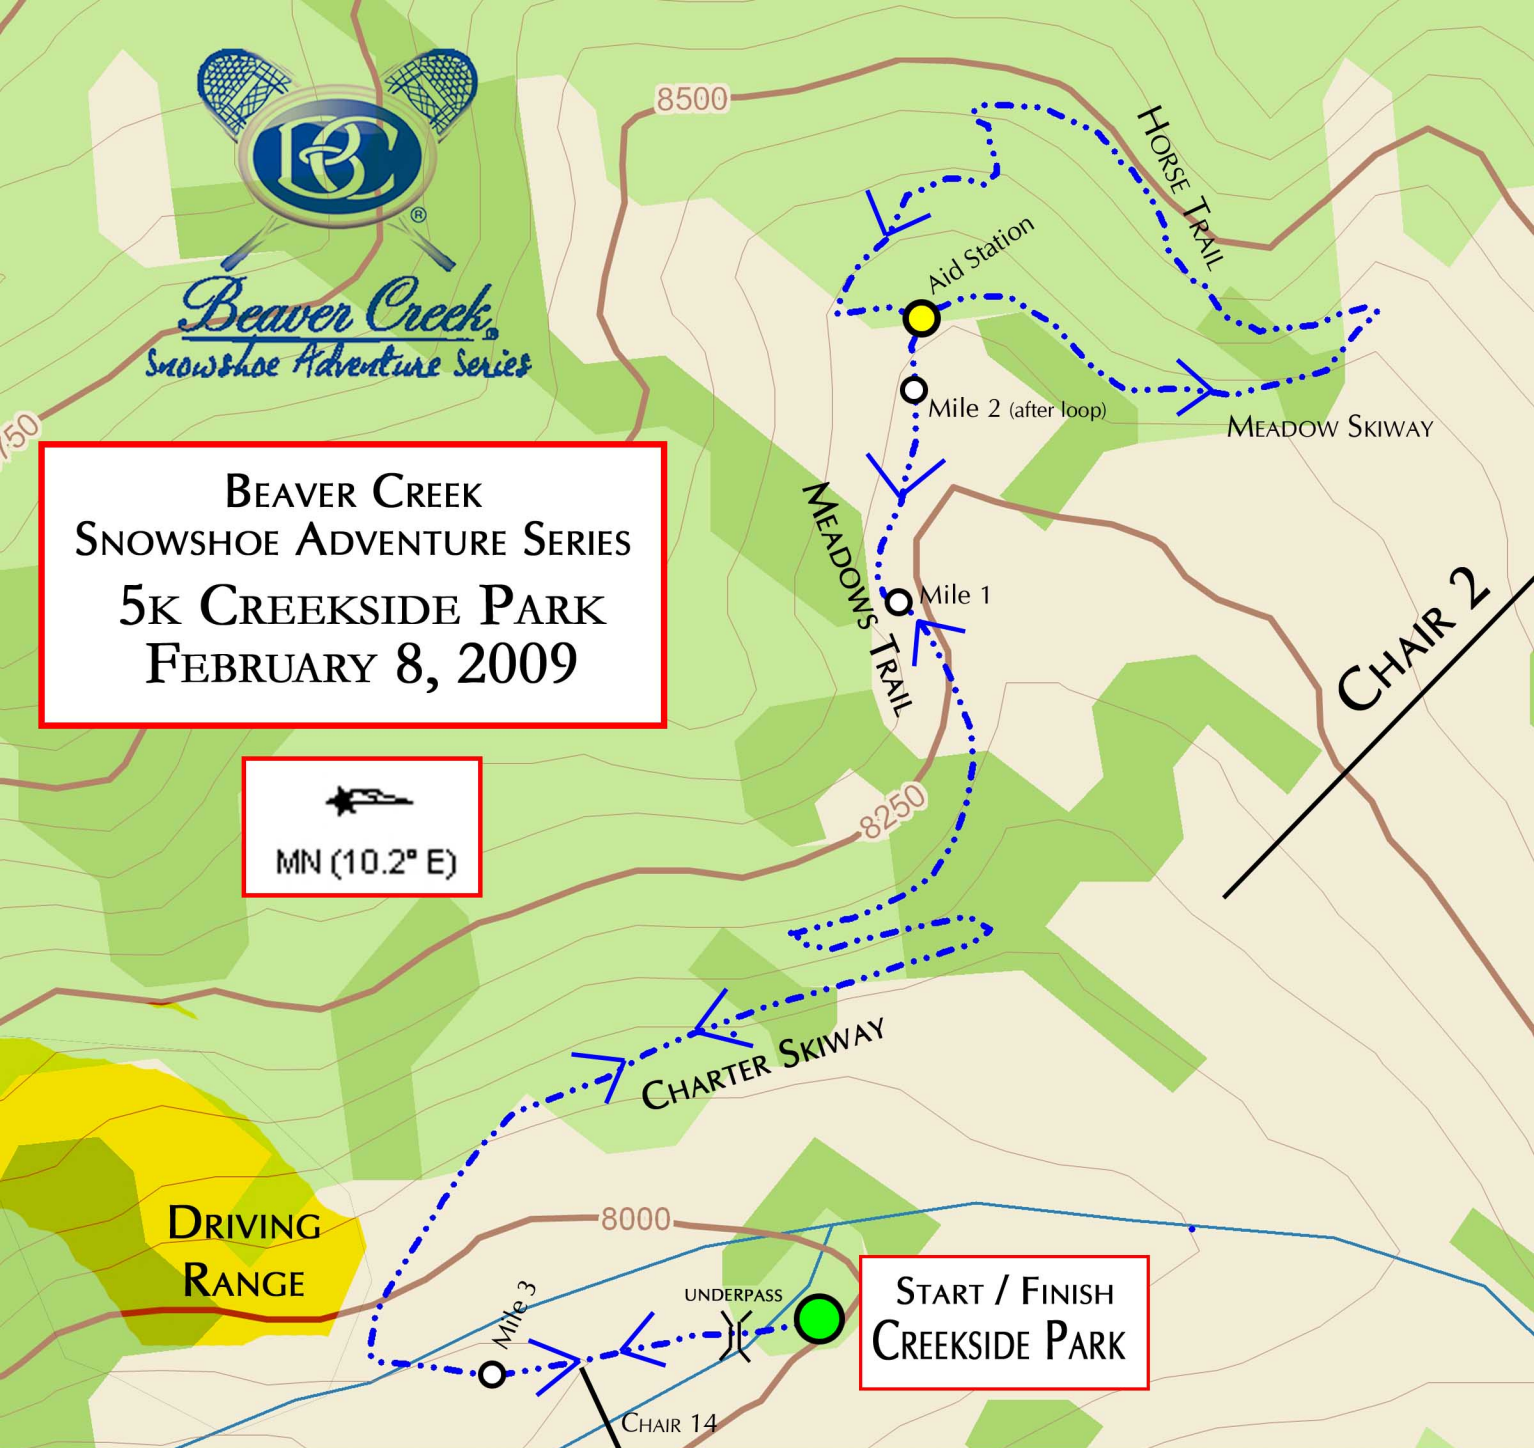

*Beaver Creek*  
Snowshoe Adventure Series

**BEAVER CREEK  
SNOWSHOE ADVENTURE SERIES  
5K CREEKSIDE PARK  
FEBRUARY 8, 2009**

Lin Dist: 3.0 mi	Terr Dist: 3.1 mi	Elev Gain: 820.6 ft	Avg Grade: 11
Climb Elev: 820.6 ft	Desc Elev: 820.6 ft	Max. Elev: 8,490.1 ft	Min. Elev: 7,940.0 ft
Climb Dist: 1.5 mi	Desc Dist: 1.6 mi		