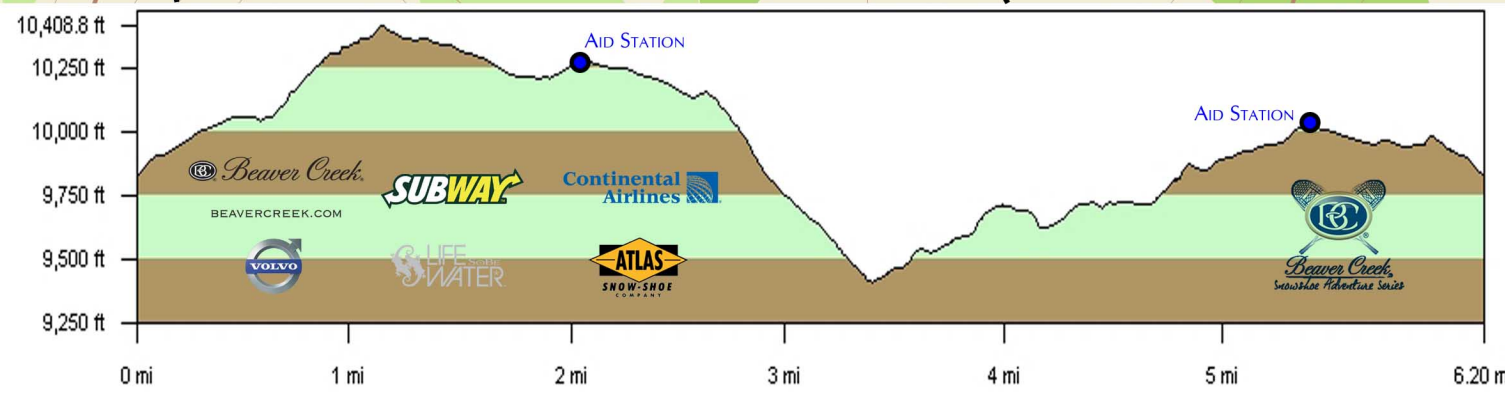

**JEREMY WRIGHT**  
**NORTH AMERICAN CHAMPIONSHIPS**  
**10K MARCH 8, 2009**

**McCoy Park**  
 NORDIC SKI AND SNOWSHOE TRACK

Lin Dist: 6.2 mi	Terr Dist: 6.2 mi	Elev Gain: 1,560.8 ft	Avg Grade: 9
Climb Elev: 1,560.8 ft	Desc Elev: 1,560.8 ft	Max. Elev: 10,408.8 ft	Min. Elev: 9,407.2 ft
Climb Dist: 3.1 mi	Desc Dist: 3.1 mi		