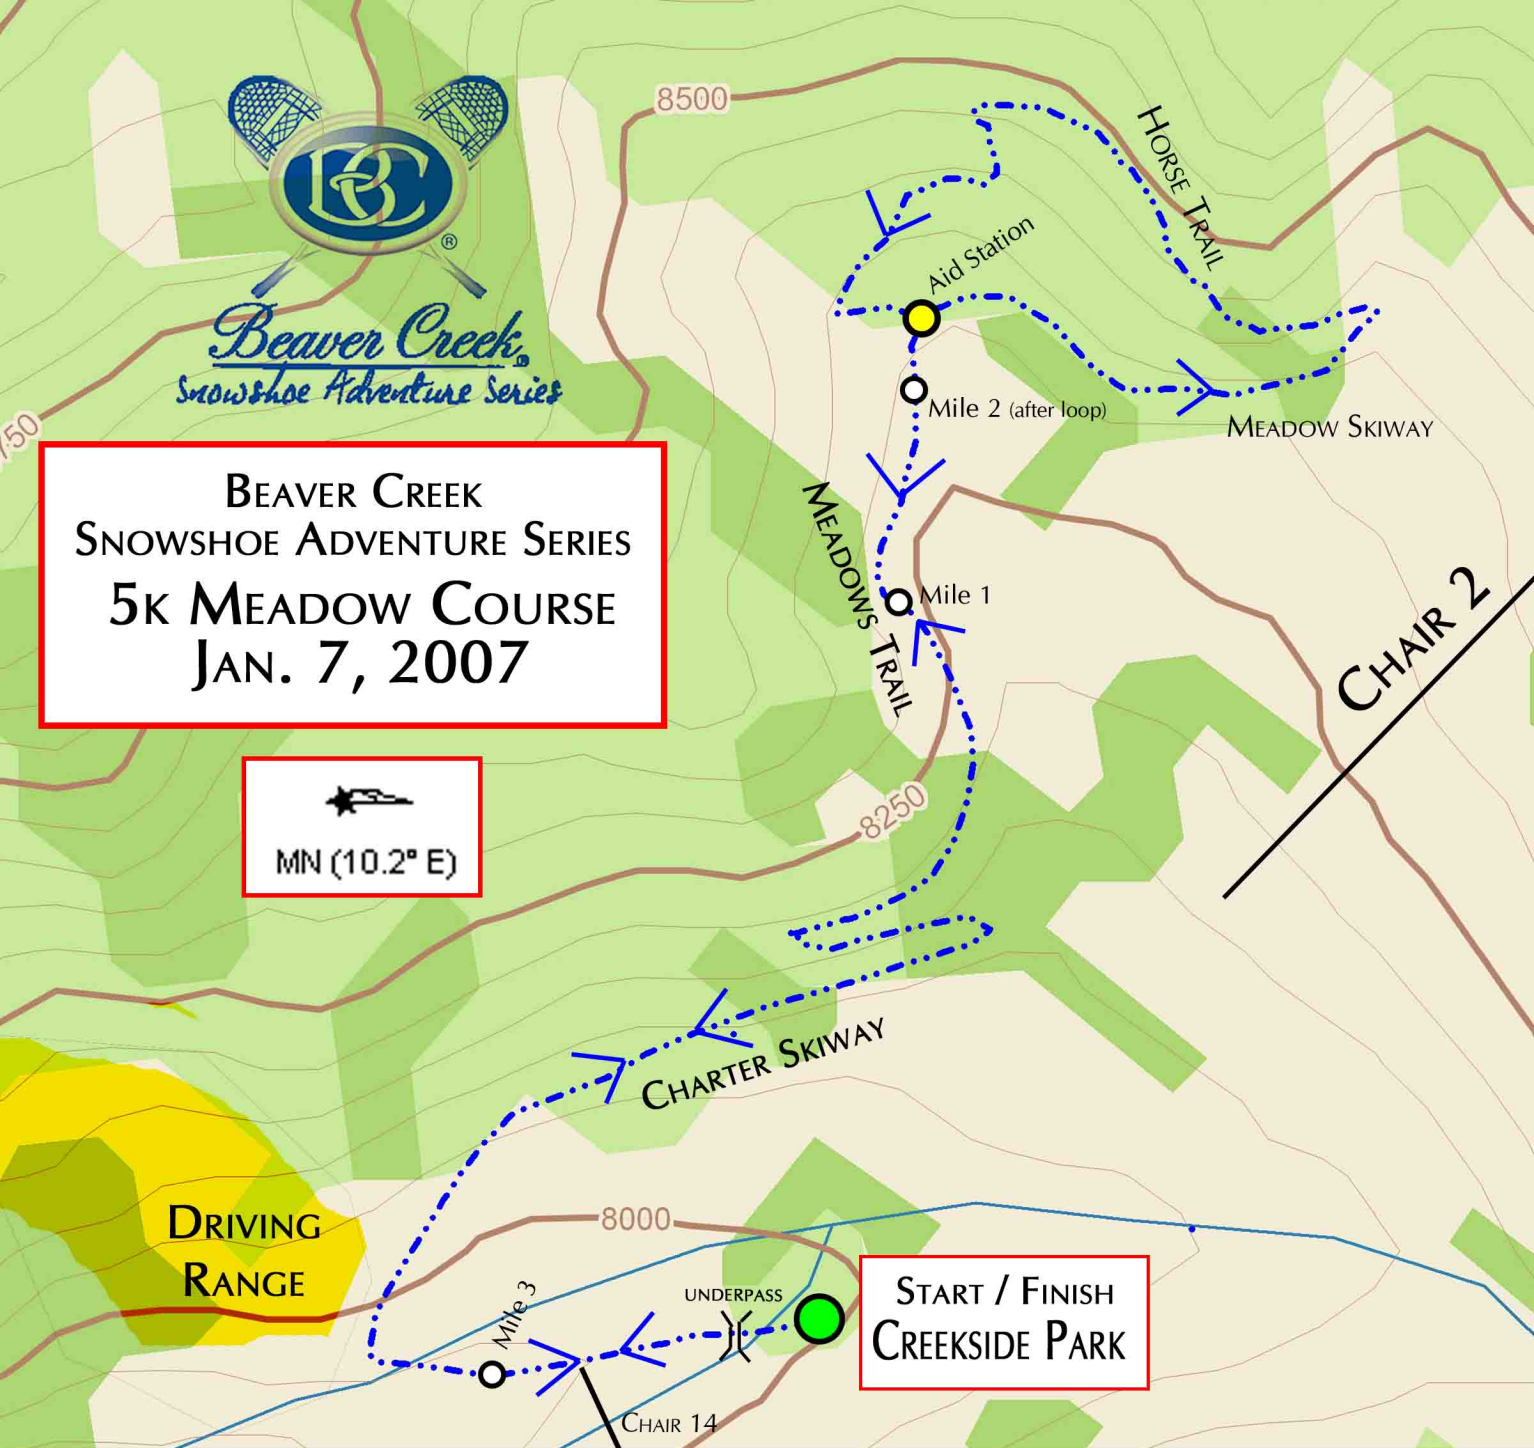

*Beaver Creek
Snowshoe Adventure Series*

**BEAVER CREEK
SNOWSHOE ADVENTURE SERIES
5K MEADOW COURSE
JAN. 7, 2007**

Lin Dist: 3.0 mi	Terr Dist: 3.1 mi	Elev Gain: 820.6 ft	Avg Grade: 11
Climb Elev: 820.6 ft	Desc Elev: 820.6 ft	Max. Elev: 8,490.1 ft	Min. Elev: 7,940.0 ft
Climb Dist: 1.5 mi	Desc Dist: 1.6 mi		