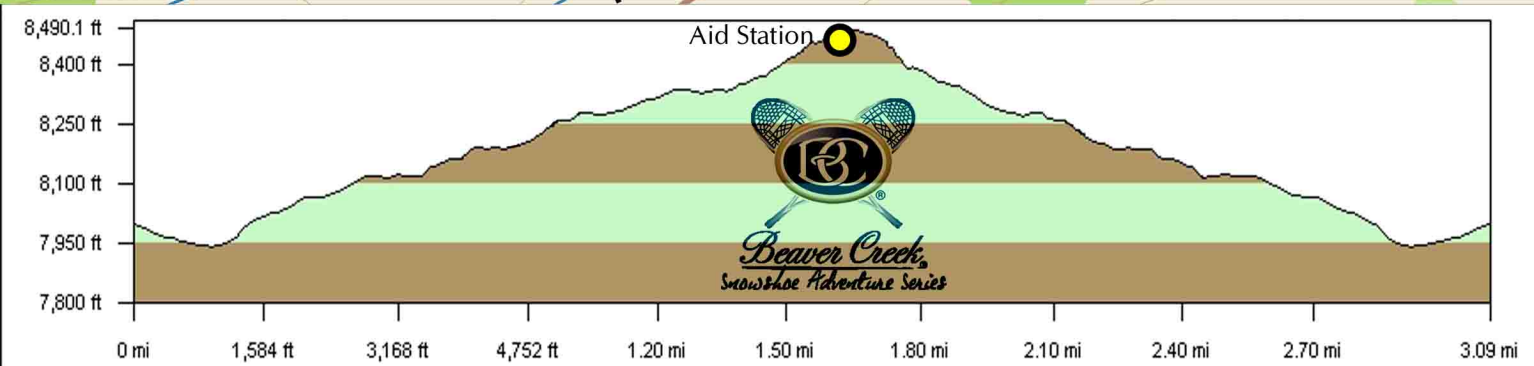

*Beaver Creek
Snowshoe Adventure Series*

**BEAVER CREEK
SNOWSHOE ADVENTURE SERIES
5K MEADOW COURSE
JAN. 7, 2007**

Lin Dist: 3.0 mi	Terr Dist: 3.1 mi	Elev Gain: 820.6 ft	Avg Grade: 11
Climb Elev: 820.6 ft	Desc Elev: 820.6 ft	Max. Elev: 8,490.1 ft	Min. Elev: 7,940.0 ft
Climb Dist: 1.5 mi	Desc Dist: 1.6 mi		