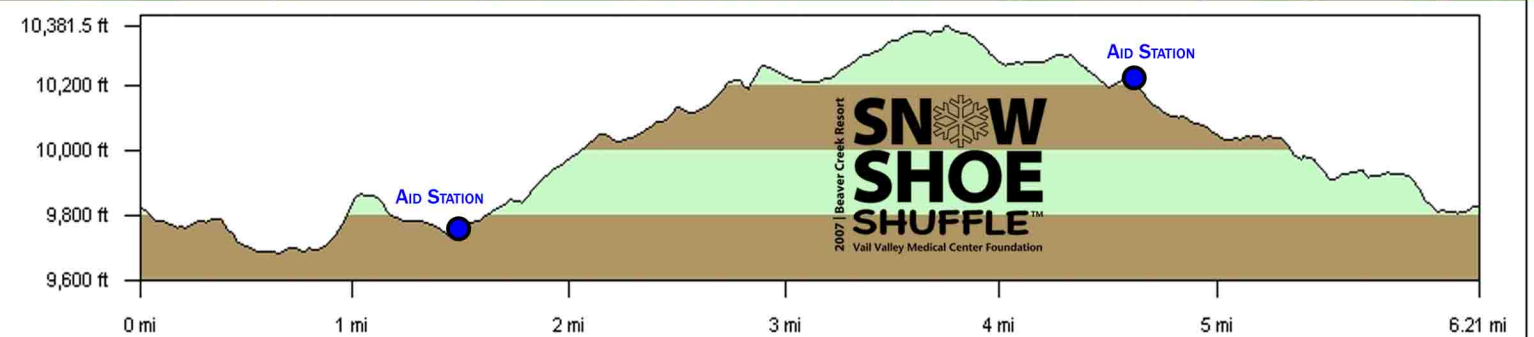

MARCH 3, 2007

McCoy Park
 NORDIC SKI AND SNOWSHOE TRACK

10k

Lin Dist: 6.2 mi	Terr Dist: 6.2 mi	Elev Gain: 1,217.0 ft	Avg Grade: 7
Climb Elev: 1,217.0 ft	Desc Elev: 1,217.0 ft	Max. Elev: 10,381.5 ft	Min. Elev: 9,680.6 ft
Climb Dist: 3.2 mi	Desc Dist: 3.0 mi		